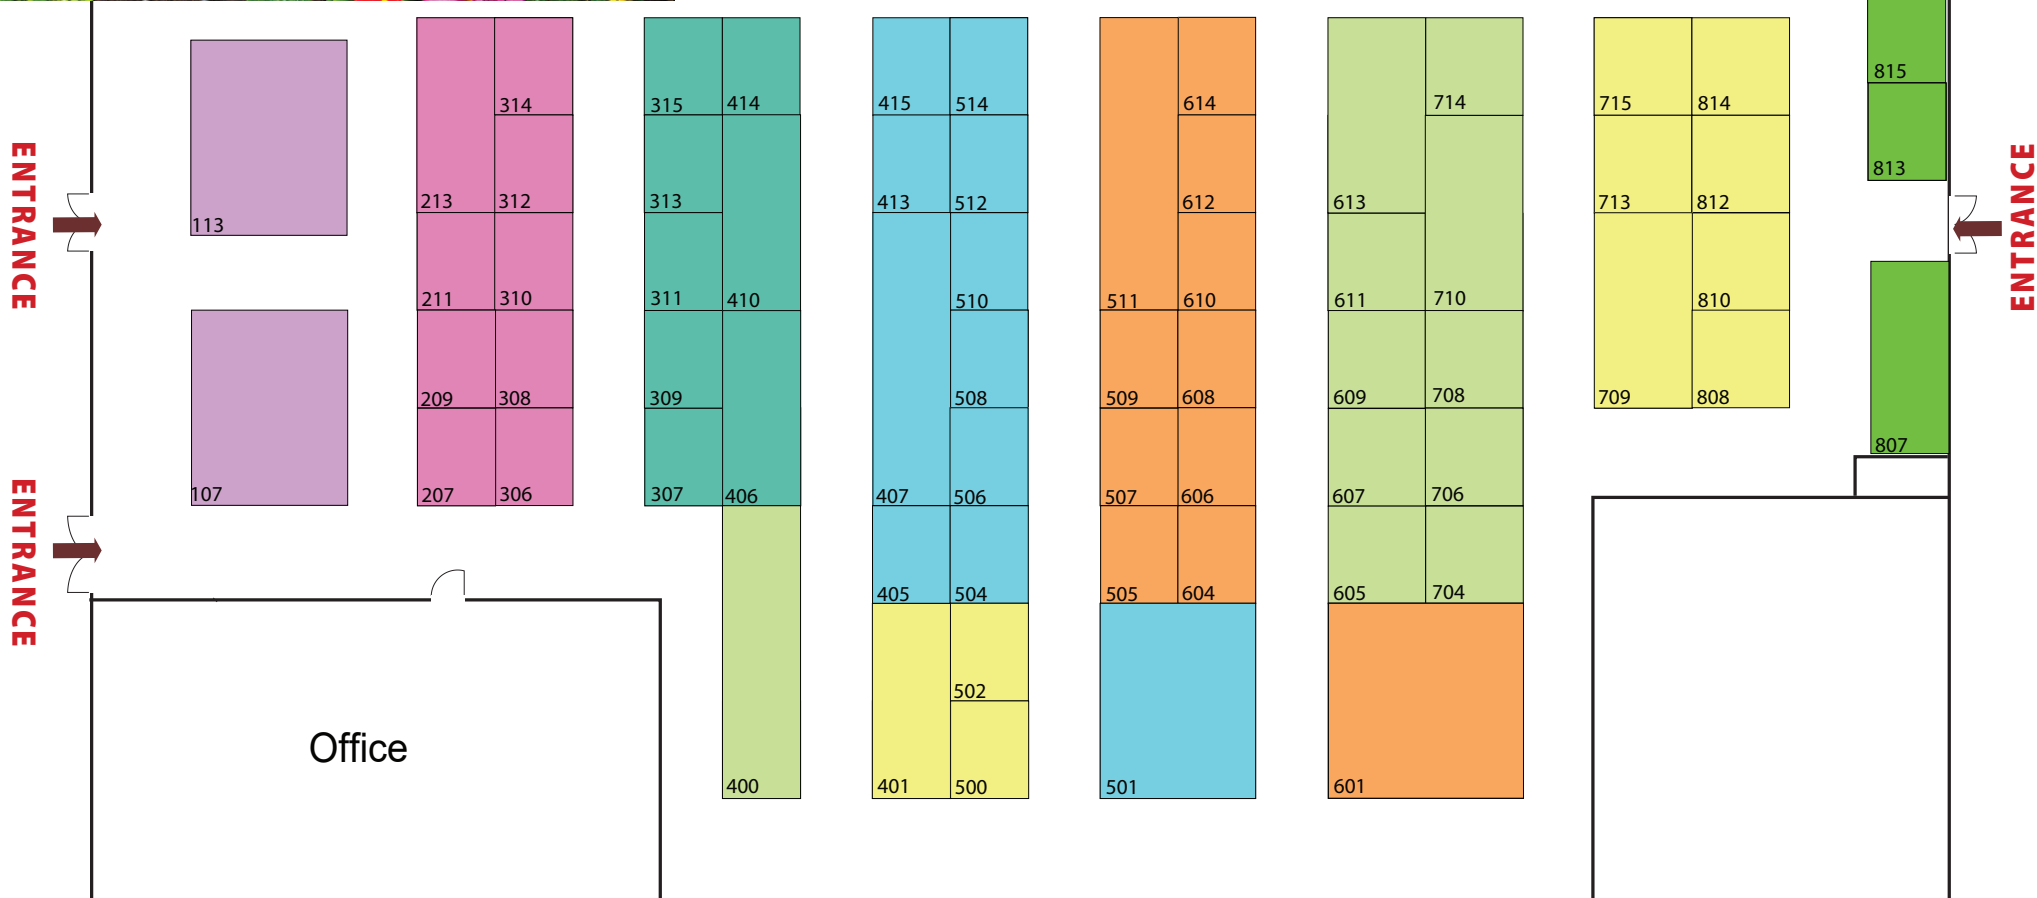

Friday - 10:00am  
January 14

Thurs - 11:00am  
January 13

Friday - 11:00am  
January 14

Thurs - 12:30pm  
January 13

Friday - Noon  
January 14

Thurs - 2:00pm  
January 13

Friday - 2:00pm  
January 14

Fort Bend County Fairgrounds  
4310 Hwy 36 South - Rosenberg, TX 77471